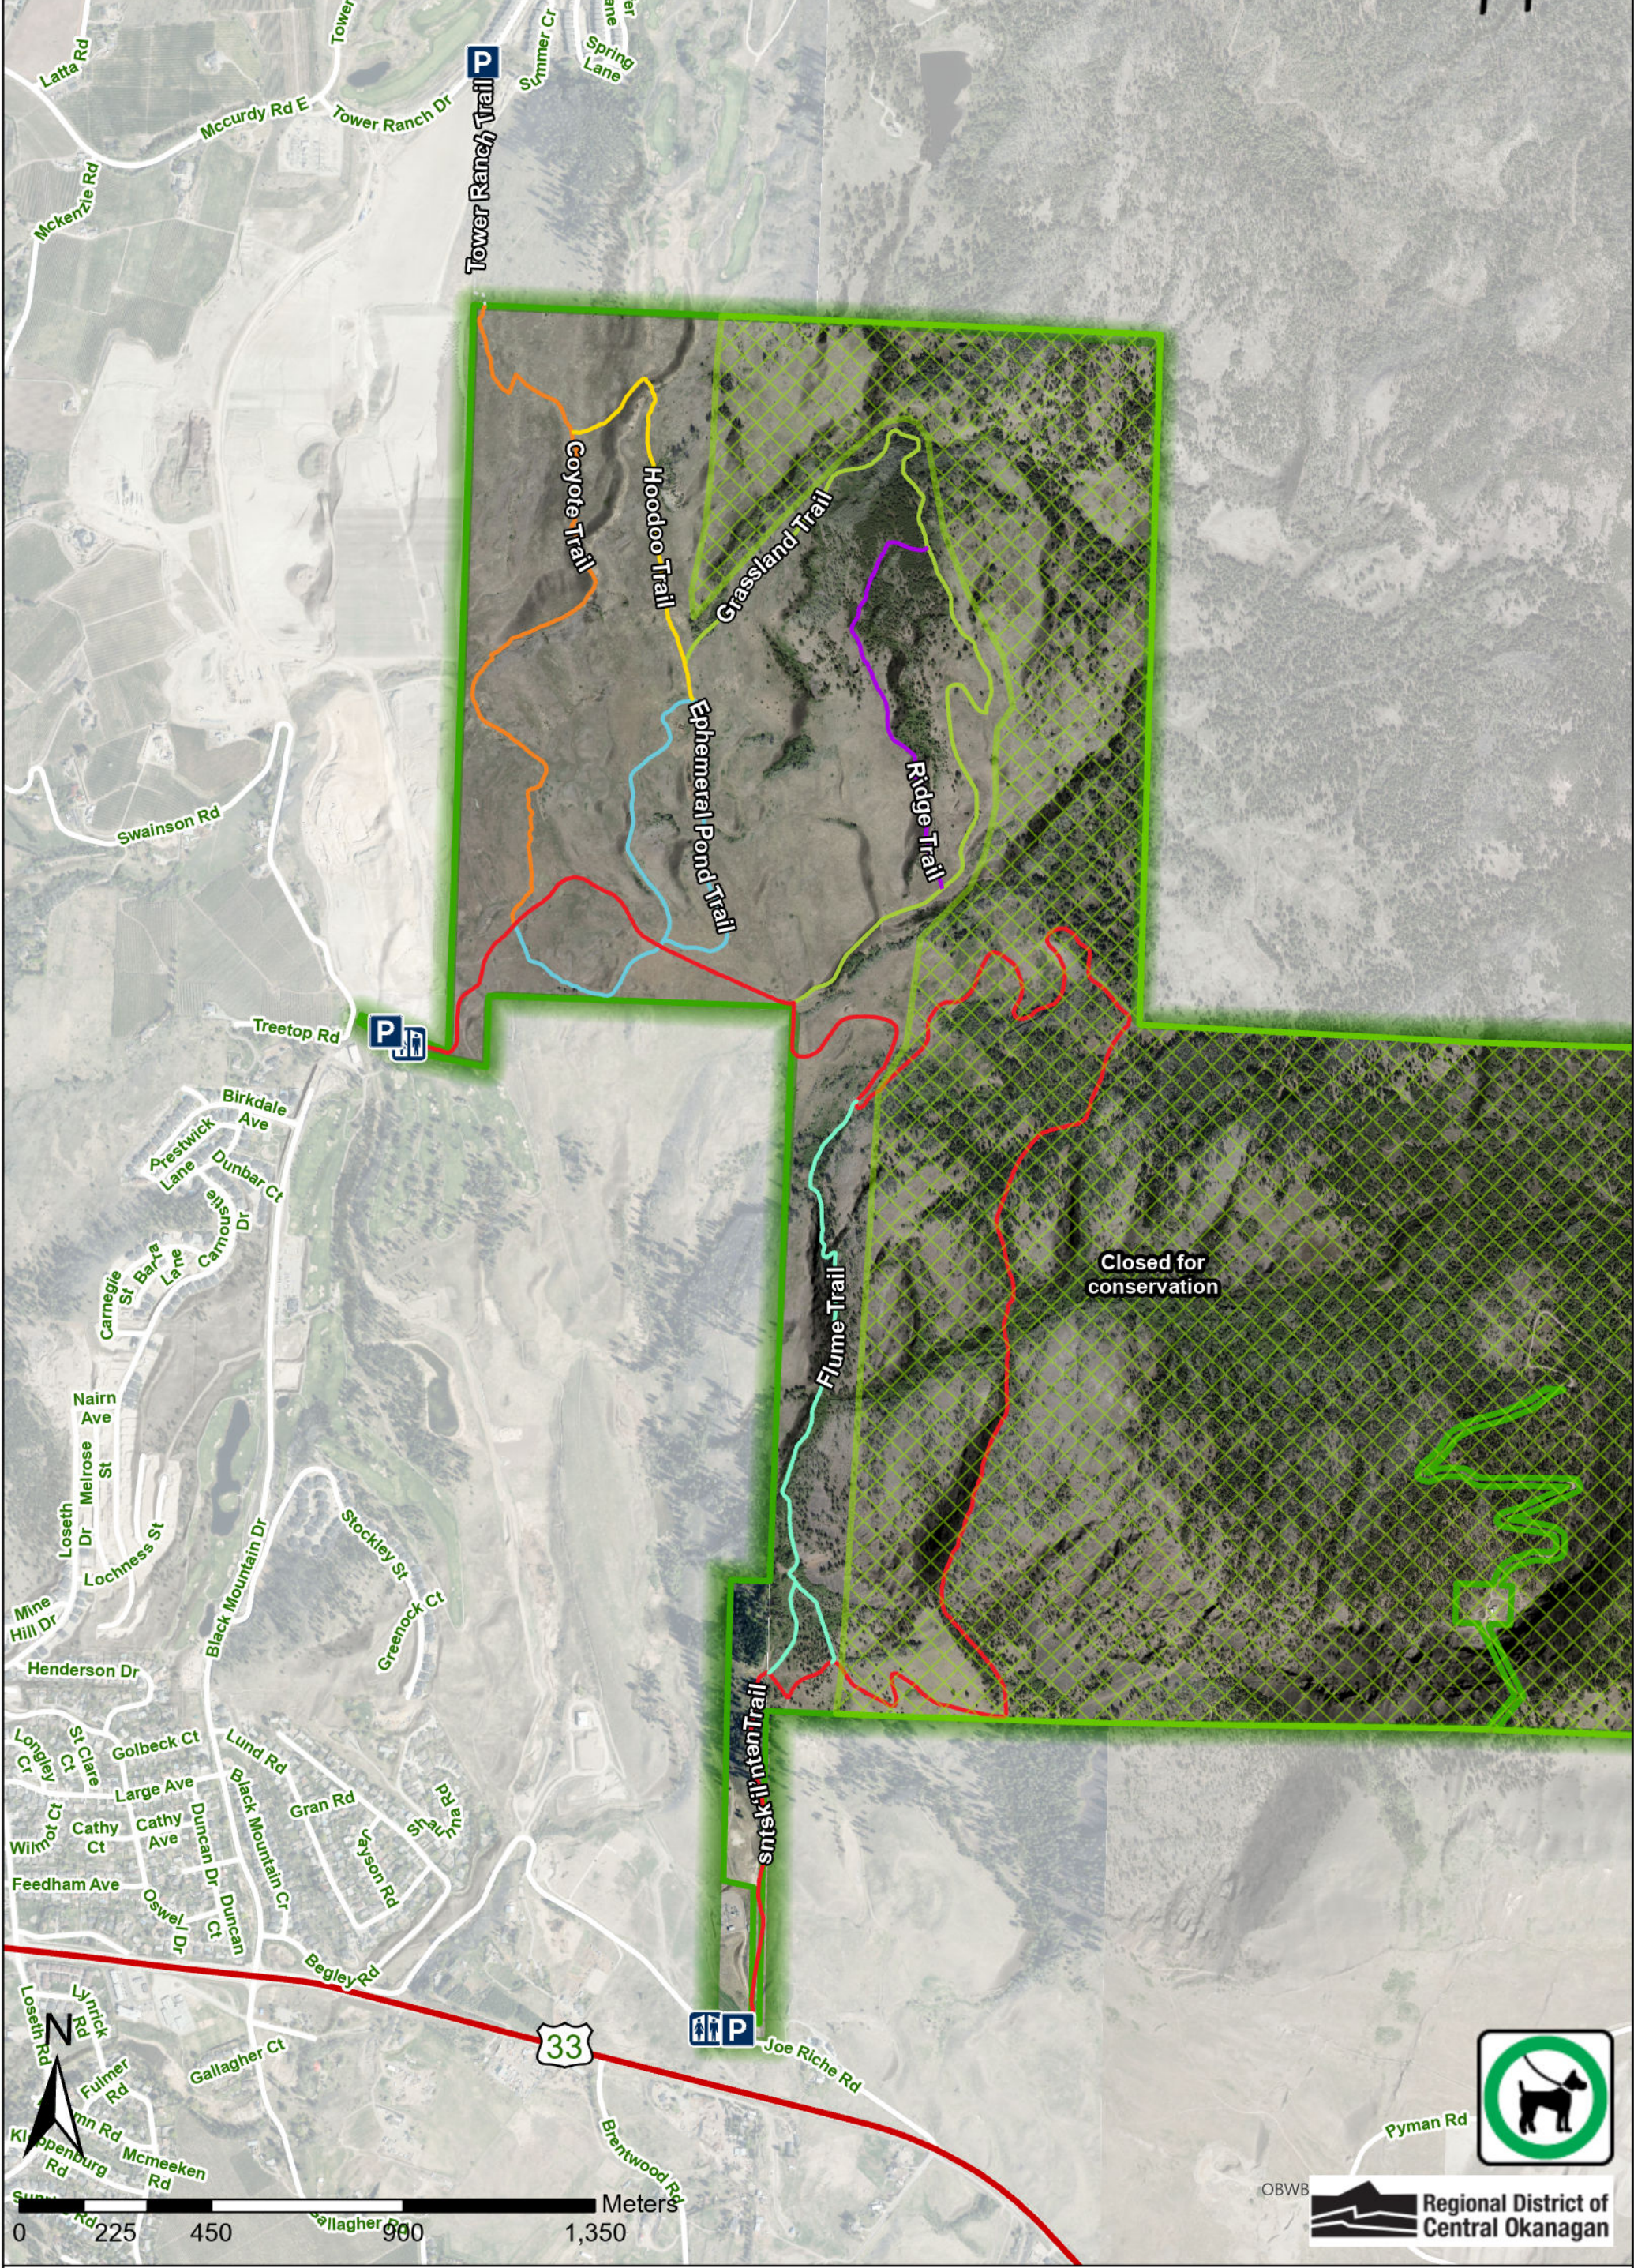

Black Mountain - sntsk'il'nten Regional Park

Naturally Yours

Regional Parks
250-469-6232 | parks@rdco.com
rdco.com/parks

Parking Lot Washroom

Date: 2024-02-05 10:01 AM
All data, information, and maps are provided "as is" without any warranties and should be used for reference purposes only. The author makes no warranties, express or implied, as to the use of the information obtained from this product.